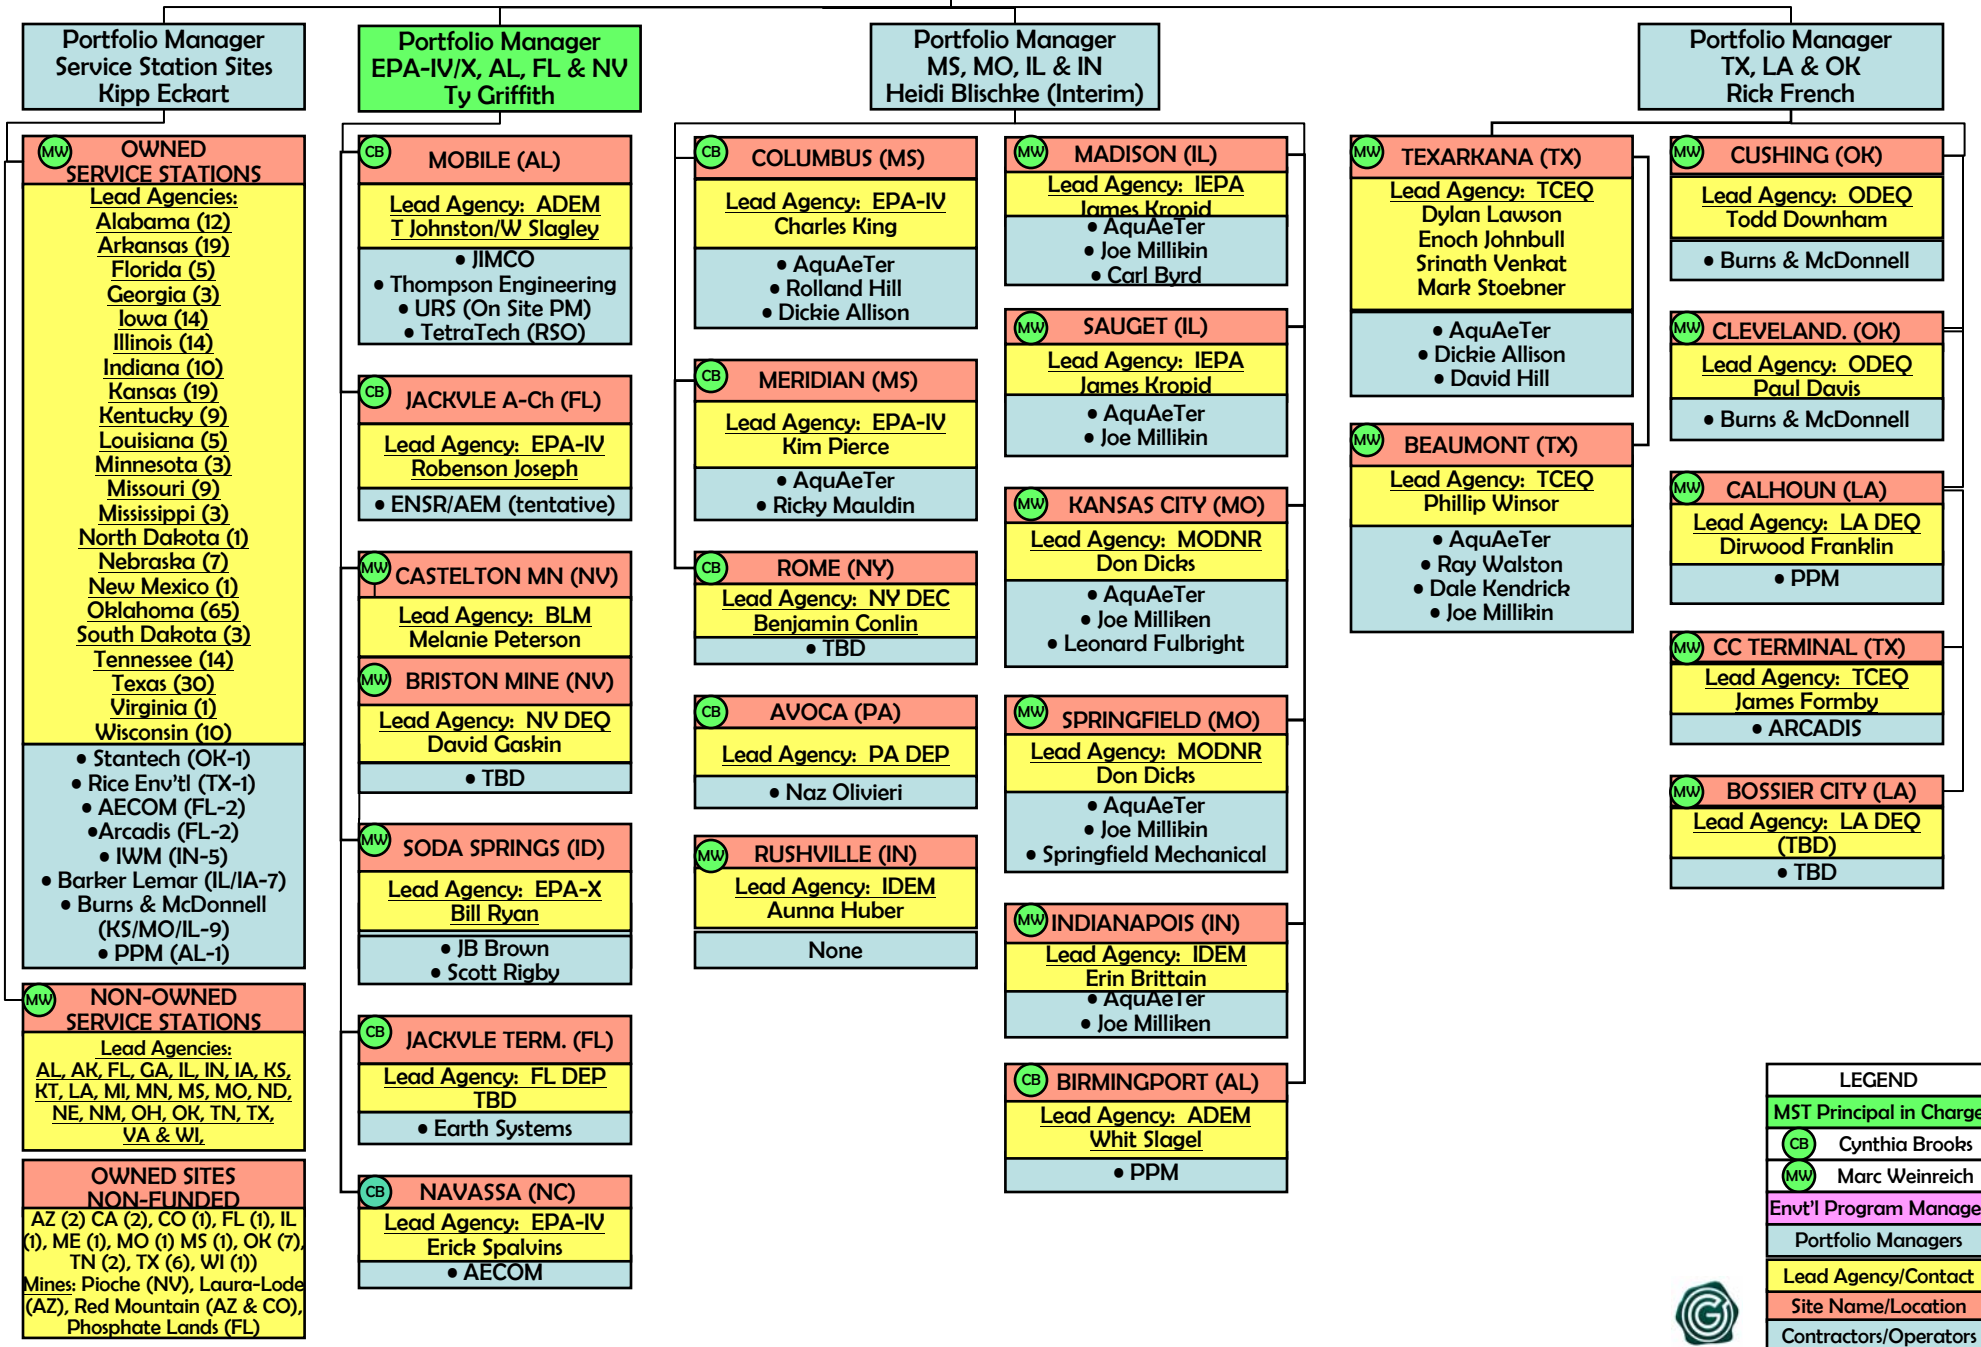

MULTISTATE TRUST: TRANSITION ENVIRONMENTAL RESPONSE ORGANIZATION (4/16/2011)

Multistate Trust Principals In Charge: Cynthia Brooks (CB) & Marc Weinreich (MW)

Multistate Trust Environmental Programs Manager: Ty Griffith

LEGEND	
MST Principal in Charge	
CB Cynthia Brooks	
MW Marc Weinreich	
Env'tl Program Manager	
Portfolio Managers	
Lead Agency/Contact	
Site Name/Location	
Contractors/Operators	